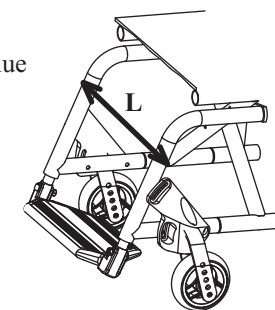

Hand-bikes

EASYBIKE

Technical features

- Steel frame.
- 24" front wheel equipped with high pressure tyre.
- Tilt and width adjustable fixing arms.
- Adjustable stand.
- Front light and bell.

EASYBIKE 8CR

Revo 8 gear hub shift with coaster brake.
Available also for kids.

EASYBIKE 8F

8 gear hub shift with lever brake.
Available also for kids.

EASYBIKE 27

27 gear shift and twin brake with controls on handles.

Tetraplegic handle

Front light

Cyclo computer

For safety reasons, Easybike can be fitted only to wheelchairs with not detachable foot-rests.

Order form:

- EASYBIKE KID 8F
 EASYBIKE KID 8CR

- EASYBIKE 27
 EASYBIKE 8CR
 EASYBIKE 8F

-Model of wheelchair to be fitted to Easybike :

-Outer width of the frame front tube: (L) cm

-User height: cm

- Frame colour: metallic grey
 glossy black

metallic blue

SET-UP NOTES

To find the right unicycle inclination, the fixing arms must be turned in a symmetrical way considering the tooth mark (A) referred to the groove (B).

Easybike should be adjusted setting the crankset at about 5 cm from legs and 15 cm from chest.