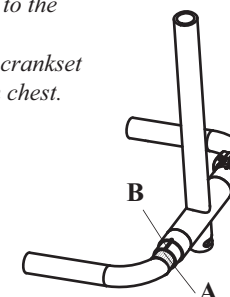

Hand-bikes

EASYBIKE

Technical features

- Steel frame.
- 24" front wheel equipped with high pressure tyre.
- Tilt and width adjustable fixing arms.
- Adjustable stand.
- Front light and bell.

EASYBIKE 8CR

Revo 8 gear hub shift with coaster brake.
Available also for kids.

EASYBIKE 8F

8 gear hub shift with lever brake.
Available also for kids.

EASYBIKE 27

27 gear shift and twin brake with controls on handles.

Tetraplegic handle

Front light

Cyclo computer

For safety reasons, Easybike can be fitted only to wheelchairs with not detachable foot-rests.

Order form:

- EASYBIKE KID 8F
 EASYBIKE KID 8CR

- EASYBIKE 27
 EASYBIKE 8CR
 EASYBIKE 8F

-Model of wheelchair to be fitted to Easybike :

-Outer width of the frame front tube: (L) cm

-User height: cm

- Frame colour: metallic grey
 glossy black

metallic blue

SET-UP NOTES

To find the right unicycle inclination, the fixing arms must be turned in a symmetrical way considering the tooth mark (A) referred to the groove (B).

Easybike should be adjusted setting the crankset at about 5 cm from legs and 15 cm from chest.