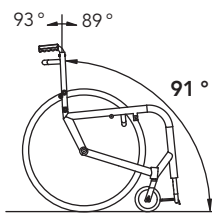

Order N° _____ Quotation
 Date _____ Signature _____
 Customer Ref. _____ User weight Kg _____

PAGE 1/2

2020, January

Dealer

ZODIAC

Key standard ○ option

- L** Seat width 34 36 38 40 42 44
- P** Seat depth 36 38 40 42 44
- HS** Back-rest height 27 29 31 33 35 37 39
- HA** Front seat/floor height 46 48 50
- HP** Rear seat/floor height 40 42 44 46
- DP** Foot-rest/seat distance 35 37 39 41 43 45 47 49 cm

Single tubular foot-plate ③

- Open Closed

Pushing handles ④

- Without pushing handles Standard pushing handles Height adjustable pushing handles

Distance between the hub centre and back-rest ⑤

- 7 cm 13 cm
- 9 cm (standard) 15 cm
- 11 cm

Back-rest tilt ⑥

- 89°
- 91° (standard)
- 93°

Front angle ⑦

- 83° (standard) (A=16cm)
- 75° (A=23cm)

Rear wheel camber ⑧

- 1° 2°
- 3° 4°

Side guards ⑨

- Aluminium straight Aluminium with carbon fibre wing - detachable
- Aluminium with carbon fibre wing

"L" arm-rest, detachable, h 22cm ⑩

- Tip-up

Elbow-rest

- Tubular
- Straight (26 cm long)
- Classic (23 cm long)
- Classic (30 cm long)

Brakes ⑪

- Standard
- Scissor
- Composite

Revolving anti-tip device ⑫

- Right
- Left