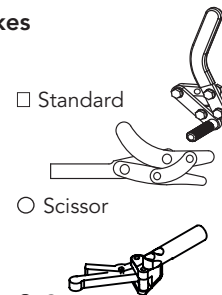

Single tubular foot-plate ③

- Open Closed

Pushing handles ④

- Without pushing handles Standard pushing handles Height adjustable pushing handles

Distance between the hub centre and back-rest ⑤

- 7 cm 13 cm
- 9 cm (standard) 15 cm
- 11 cm

Back-rest tilt ⑥

- 89°
- 91° (standard)
- 93°

Front angle ⑦

- 83° (standard) (A=16cm)
- 75° (A=23cm)

Rear wheel camber ⑧

- 1° 2°
- 3° 4°

Side guards ⑨

- Aluminium straight Aluminium with carbon fibre wing - detachable
- Aluminium with carbon fibre wing

"L" arm-rest, detachable, h 22cm ⑩

- Tip-up

Elbow-rest

- Tubular
- Straight (26 cm long)
- Classic (23 cm long)
- Classic (30 cm long)

Brakes ⑪

- Standard
- Scissor
- Composite

Revolving anti-tip device ⑫

- Right
- Left