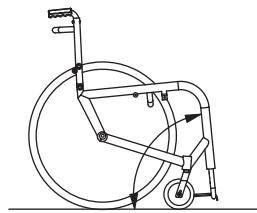

Single tubular foot-plate ③

- Open Closed

Pushing handles ④

- Without pushing handles Standard pushing handles Height adjustable pushing handles

Distance between the hub centre and back-rest ⑤

- 7 cm 13 cm
- 9 cm (standard) 15 cm
- 11 cm

Back-rest tilt ⑥

- 89°
- 91° (standard)
- 93°

Front angle ⑦

- 83° (standard) (A=16cm)
- 75° (A=23cm)

Rear wheel camber ⑧

- 1° 2°
- 3° 4°

Side guards ⑨

- Aluminium straight Aluminium with carbon fibre wing - detachable
- Aluminium with carbon fibre wing