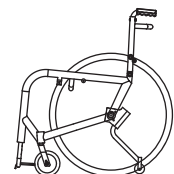

Single tubular foot-plate ③

- Open Closed

Pushing handles ④

- Without pushing handles Standard pushing handles Height adjustable pushing handles

Distance between the hub centre and back-rest ⑤

- 7 cm 13 cm
- 9 cm (standard) 15 cm
- 11 cm

Back-rest tilt ⑥

- 89°
- 91° (standard)
- 93°

Front angle ⑦

- 83° (standard) (A=16cm)
- 75° (A=23cm)

Rear wheel camber ⑧

- 1° 2°
- 3° 4°

Side guards ⑨

- Aluminium straight Aluminium with carbon fibre wing - detachable
- Aluminium with carbon fibre wing

"L" arm-rest, detachable, h 22cm ⑩

- Tip-up

Elbow-rest

- Tubular
- Straight (26 cm long)
- Classic (23 cm long)
- Classic (30 cm long)

Brakes ⑪

- Standard
- Scissor
- Composite

Revolving anti-tip device ⑫

- Right
- Left