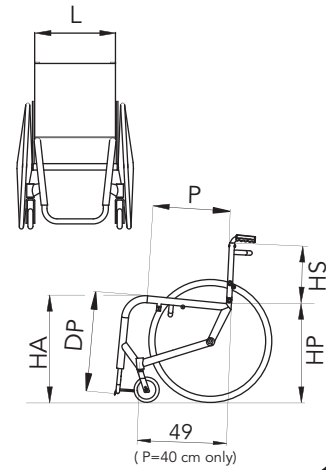

Order N° _____ Quotation
 Date _____ Signature _____
 Customer Ref. _____ User weight Kg _____

PAGE 1/2

2020, January

Dealer

ZODIAC

Key standard ○ option

- L** Seat width 34 36 38 40 42 44
- P** Seat depth 36 38 40 42 44
- HS** Back-rest height 27 29 31 33 35 37 39
- HA** Front seat/floor height 46 48 50
- HP** Rear seat/floor height 40 42 44 46
- DP** Foot-rest/seat distance 35 37 39 41 43 45 47 49 cm

Single tubular foot-plate ③

- Open Closed

Pushing handles ④

- Without pushing handles Standard pushing handles Height adjustable pushing handles

Distance between the hub centre and back-rest ⑤

- 7 cm 13 cm
- 9 cm (standard) 15 cm
- 11 cm

Back-rest tilt ⑥

- 89°
- 91° (standard)
- 93°

Front angle ⑦

- 83° (standard) (A=16cm)
- 75° (A=23cm)

Rear wheel camber ⑧

- 1° 2°
- 3° 4°

Side guards ⑨

- Aluminium straight Aluminium with carbon fibre wing - detachable
- Aluminium with carbon fibre wing

"L" arm-rest, detachable, h 22cm ⑩

- Tip-up

Elbow-rest

- Tubular
- Straight (26 cm long)
- Classic (23 cm long)
- Classic (30 cm long)

Brakes ⑪

- Standard
- Scissor
- Composite

Revolving anti-tip device ⑫

- Right
- Left