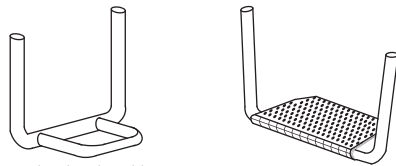

Order N° _____ Quotation
 Date _____ Signature _____
 Customer Ref. _____ User weight Kg _____

PAGE 1/2

2020, January

Dealer

ZODIAC

Key standard ○ option

- L** Seat width 34 36 38 40 42 44
- P** Seat depth 36 38 40 42 44
- HS** Back-rest height 27 29 31 33 35 37 39
- HA** Front seat/floor height 46 48 50
- HP** Rear seat/floor height 40 42 44 46
- DP** Foot-rest/seat distance 35 37 39 41 43 45 47 49 cm

Frame colour ①

- Metallic grey Pearl white Matt black
- Glossy black Cyclamen light purple
- (see "Colours" catalogue)
- Neon green Neon orange

Upholstery ②

- Tension adjustable nylon back-rest
- Tension adj. breathable back-rest
- Without back-rest for seating system:
- SAMEKH**
- other seating system:.....

Single tubular foot-plate ③

- Open Closed

Pushing handles ④

- Without pushing handles Standard pushing handles Height adjustable pushing handles

Distance between the hub centre and back-rest ⑤

- 7 cm 13 cm
- 9 cm (standard) 15 cm
- 11 cm

"L" arm-rest, detachable, h 22cm ⑩

- Tip-up

Elbow-rest

- Tubular
- Straight (26 cm long)
- Classic (23 cm long)
- Classic (30 cm long)

Brakes ⑪

- Standard
- Scissor
- Composite

Revolving anti-tip device ⑫

- Right
- Left