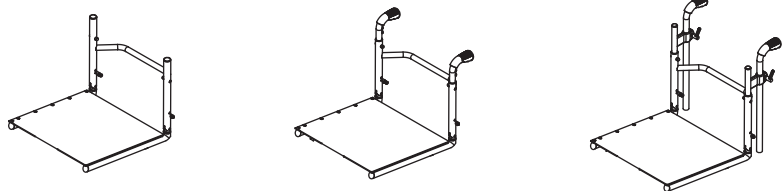

Order N° _____ Quotation
 Date _____ Signature _____
 Customer Ref. _____ User weight Kg _____

PAGE 1/2

2020, January

Dealer

ZODIAC

Key standard ○ option

- L** Seat width 34 36 38 40 42 44
- P** Seat depth 36 38 40 42 44
- HS** Back-rest height 27 29 31 33 35 37 39
- HA** Front seat/floor height 46 48 50
- HP** Rear seat/floor height 40 42 44 46
- DP** Foot-rest/seat distance 35 37 39 41 43 45 47 49 cm

Frame colour ①

- Metallic grey Pearl white Matt black
- Glossy black Cyclamen light purple
- (see "Colours" catalogue)
- Neon green Neon orange

Upholstery ②

- Tension adjustable nylon back-rest
- Tension adj. breathable back-rest
- Without back-rest for seating system:
- SAMEKH**
- other seating system:.....

Single tubular foot-plate ③

- Open Closed

Pushing handles ④

- Without pushing handles Standard pushing handles Height adjustable pushing handles

Distance between the hub centre and back-rest ⑤

- 7 cm 13 cm
- 9 cm (standard) 15 cm
- 11 cm

"L" arm-rest, detachable, h 22cm ⑩

- Tip-up

Elbow-rest

- Tubular
- Straight (26 cm long)
- Classic (23 cm long)
- Classic (30 cm long)

Brakes ⑪

- Standard
- Scissor
- Composite

Revolving anti-tip device ⑫

- Right
- Left