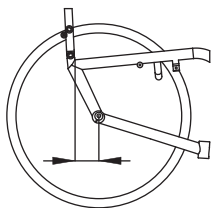

Single tubular foot-plate ③

- Open Closed

Pushing handles ④

- Without pushing handles Standard pushing handles Height adjustable pushing handles

Distance between the hub centre and back-rest ⑤

- 7 cm 13 cm
- 9 cm (standard) 15 cm
- 11 cm

Back-rest tilt ⑥

- 89°
- 91° (standard)
- 93°

Front angle ⑦

- 83° (standard) (A=16cm)
- 75° (A=23cm)

Rear wheel camber ⑧

- 1° 2°
- 3° 4°

Side guards ⑨

- Aluminium straight Aluminium with carbon fibre wing - detachable
- Aluminium with carbon fibre wing

"L" arm-rest, detachable, h 22cm ⑩

- Tip-up

Elbow-rest

- Tubular
- Straight (26 cm long)
- Classic (23 cm long)
- Classic (30 cm long)

Brakes ⑪

- Standard
- Scissor
- Composite

Revolving anti-tip device ⑫

- Right
- Left