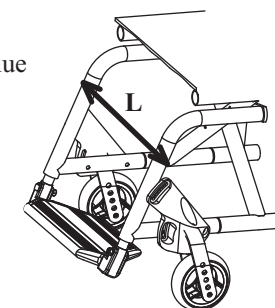

Technical features

- Steel frame.
- 24" front wheel equipped with high pressure tyre.
- Tilt and width adjustable fixing arms.
- Adjustable stand.
- Front light and bell.

EASYBIKE 8CR

Revo 8 gear hub shift with coaster brake.
Available also for kids.

EASYBIKE 8F

8 gear hub shift with lever brake.
Available also for kids.

EASYBIKE 27

27 gear shift and twin brake with controls on handles.

Tetraplegic handle

Front light

Cyclo computer

For safety reasons, Easybike can be fitted only to wheelchairs with not detachable foot-rests.

Order form:

- EASYBIKE KID 8F
 EASYBIKE KID 8CR

- EASYBIKE 27
 EASYBIKE 8CR
 EASYBIKE 8F

-Model of wheelchair to be fitted to Easybike :

-Outer width of the frame front tube: (L) cm

-User height: cm

- Frame colour: metallic grey
 glossy black

- metallic blue

SET-UP NOTES

To find the right unicycle inclination, the fixing arms must be turned in a symmetrical way considering the tooth mark (A) referred to the groove (B).

Easybike should be adjusted setting the crankset at about 5 cm from legs and 15 cm from chest.