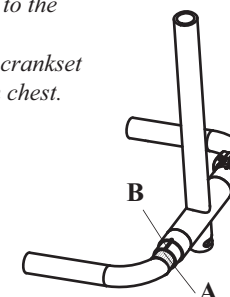

Technical features

- Steel frame.
- 24" front wheel equipped with high pressure tyre.
- Tilt and width adjustable fixing arms.
- Adjustable stand.
- Front light and bell.

EASYBIKE 8CR

Revo 8 gear hub shift with coaster brake.
Available also for kids.

EASYBIKE 8F

8 gear hub shift with lever brake.
Available also for kids.

EASYBIKE 27

27 gear shift and twin brake with controls on handles.

Tetraplegic handle

Front light

Cyclo computer

For safety reasons, Easybike can be fitted only to wheelchairs with not detachable foot-rests.

Order form:

- EASYBIKE KID 8F
 EASYBIKE KID 8CR

- EASYBIKE 27
 EASYBIKE 8CR
 EASYBIKE 8F

-Model of wheelchair to be fitted to Easybike :

-Outer width of the frame front tube: (L) cm

-User height: cm

- Frame colour: metallic grey
 glossy black

- metallic blue

SET-UP NOTES

To find the right unicycle inclination, the fixing arms must be turned in a symmetrical way considering the tooth mark (A) referred to the groove (B).

Easybike should be adjusted setting the crankset at about 5 cm from legs and 15 cm from chest.