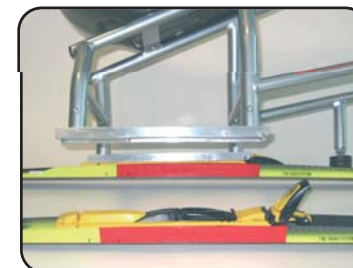

Cross Country Sky by

SLITTINO is a cross country sky device with custom-made aluminium frame. Slittino is for mountain goers. It is for those who want to enjoy snowy landscapes and love Nordic skiing.

SLITTINO 4
with carbon fibre seat and 2
skating bindings

SLITTINO 2
with padded height adjustable
back-rest and 2 skating bindings

SLITTINO 3
with carbon fibre seat and 2
staking bindings

SLITTINO

Skating
bindings