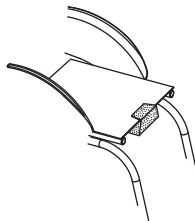

Revolving anti-tip device (17)

- Right
- Left

Extended wheel plate (18)

(Not available with scissor brakes)

Back-rest pushing handles (19)

- Standard
- Without

- Height adjustable

Distance between hub centre and back-rest (20)

- 3,5 cm
 - 6 cm (standard)**
 - 8,5 cm
- (with HP=44 cm)

Anodized set (21)

(Rear wheel rims, rear wheel hubs, forks and fittings)

- Black
- Silver
- Green
- Light blue
- Red
- Orange
- Cyclamen light purple

(Light wheels only)

Lined cushion in foam polyurethane (22)

- 3 cm high
- 5 cm high

Pockets (24)

- Small under the seat

- On the back-rest

Wheel camber (25)

- 1°
- 2°
- 3°
- 4°