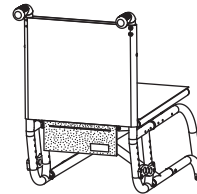

(Light wheels only)

Lined cushion in foam polyurethane (22)

- 3 cm high
- 5 cm high

Pockets (24)

- Small under the seat

- On the back-rest

Wheel camber (25)

- 1°
- 2°
- 3°
- 4°

Brakes (23)

- Classic - short handle
- Classic - pull to brake short handle
- Classic - long handle
- Scissor

Notes

Options

- 26 "M" velcro strip (hook) on seat
- 27 "F" velcro strip (loop) on seat
- 28 Seat/back-rest connection flap
- 29 Padded rigid seat
- 30 Chest harness
- 31 Chest belt
- 32 Abductor belt
- 33 Catheter holder pocket
- 34 4 cm extended frame
- 35 Back-rest stretched bar
- 36 Back-rest anatomic board
- 37 Rx Lx Crutch holder
- 38 Pump for pneumatics
- 39 Suitcase holder
- 40 45° pelvic belt
- 41 45° padded pelvic belt
- 42 Black holdall
- 44 Umbrella holder