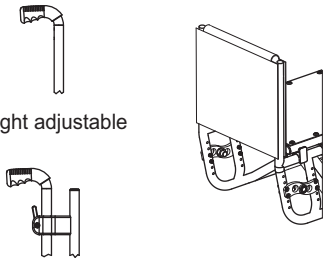

Revolving anti-tip device (17)

- Right
- Left

Extended wheel plate (18)

(Not available with scissor brakes)

Back-rest pushing handles (19)

- Standard
- Without

- Height adjustable

Distance between hub centre and back-rest (20)