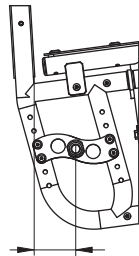

Revolving anti-tip device (17)

- Right
- Left

Extended wheel plate (18)

(Not available with scissor brakes)

Back-rest pushing handles (19)

- Standard
- Without

- Height adjustable

Distance between hub centre and back-rest (20)

- 3,5 cm
 - 6 cm (standard)**
 - 8,5 cm
- (with HP=44 cm)

Anodized set (21)

(Rear wheel rims, rear wheel hubs, forks and fittings)

- Black
- Silver
- Green
- Light blue
- Red
- Orange
- Cyclamen light purple