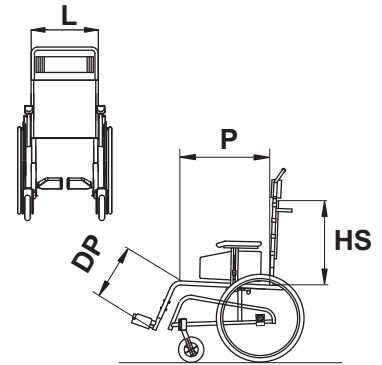

Dealer

Key standard option

ANTARES

- L** Seat width 30 32 34 36 38 40 42 44
 46 48 50
P Seat depth 34 36 40 42 44 46 48
HS Back-rest height 37 41 45 50 55
DP Foot-rest/seat distance 31 33 35 37 39 41 43 45 47 49 cm