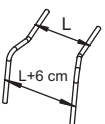

## EMERALD

- L** Seat width  24  26  28  30  32  34  36  
**P** Seat depth  26  28  30  32  34  36  
**HS** Back-rest height  25  27  29  31  33  35  37  39  41  
**HA** Front seat/floor height  40  42  44  46  48  
**HP** Rear seat/floor height  36  38  40  42  44  46  
**DP** Foot-rest/seat distance  17\*  19\*  21\*  23  25  27  29  31  33  
 35  37  39  41

### Front frame

- Standard  
 (Not suggested for L < 32cm)

- Abducted

④