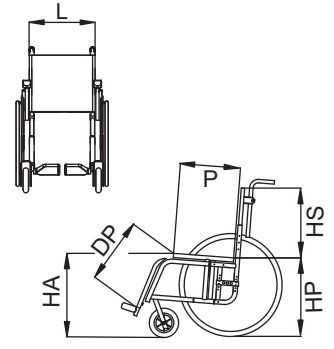

## EMERALD

- L** Seat width  24  26  28  30  32  34  36  
**P** Seat depth  26  28  30  32  34  36  
**HS** Back-rest height  25  27  29  31  33  35  37  39  41  
**HA** Front seat/floor height  40  42  44  46  48  
**HP** Rear seat/floor height  36  38  40  42  44  46  
**DP** Foot-rest/seat distance  17\*  19\*  21\*  23  25  27  29  31  33  
 35  37  39  41