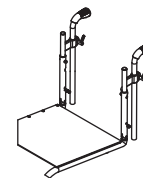

#### Elbow-rest

- Classic (23 cm long)  
 Classic (30 cm long)  
 Straight (26 cm long)

⑨

### Straight height adjustable pushing handles