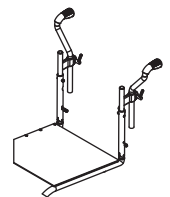

Abducted height adjustable pushing handles

⑩

Rear wheels

1. ☐ 24" Light (24 spokes) (*)
   ☐ 22" Light (24 spokes)
   ☐ 20" Light (20 spokes)

Tyres

1. ☐ Pneum. high pressure smooth
   ☐ Pneum. high pressure plugged
   ☐ Solid

(*) Only with P=36 or 34 cm and HP from 40 to 46 cm

⑪

Handrims

1. ☐ Aluminium silver
   ☐ Chromium-plated steel
   ☐ Rubber coated
   ☐ Steering (*)
   ☐ Tween Greep (*)
   ☐ Max Grepp
   ☐ Max Grepp Ergo
   ☐ Silicon covers

⑫

Spoke guards

1. ☐ Transparent
   ☐ White
   ☐ Black
   ☐ Multicolour
   ☐ Black plumed red
   ☐ Black plumed blue
   ☐ Black plumed green
   ☐ Alphabet

⑬

Front castors

1. ☐ 80 (3") solid with lights
   ☐ 80 (3") solid
   ☐ 100 (4") solid with lights
   ☐ 100 (4") solid
   ☐ 100 (4") solid with alum. rim
   ☐ 125 (5") solid
   ☐ 125 (5") solid with alum. rim
   ☐ 150 (6") pneumatic
   ☐ 150 (6") solid

⑭

Rear wheel camber

1. ☐ 1° ☐ 3° ☐ 5°

⑮

(*) Not available with 20" wheels