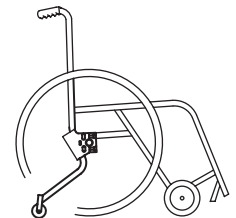

☐ Order N° _____ ☐ Quotation
Date _____ Signature _____
Customer Ref. _____
Notes _____

Dealer _____

☐ standard **Key** ☐ option

IDRA

1. **L** Seat width ☐36 ☐38 ☐40 ☐42 ☐44 ☐46
   P Seat depth ☐38 ☒40 ☐42
   HS Back-rest height ☐27 ☐29 ☐31 ☐33 ☐35 ☐37 ☐39 ☐41
   HA Front seat/floor height ☐50
   HP Rear seat/floor height ☐42 ☐46
   DP Foot-rest/seat distance ☐37 ☐39 ☐41 ☐43 ☐45 ☐47 ☐49 cm

1. **Frame colour** ☐ Pearl white ☐ Metallic blue ☐ Emerald green ①
   ☐ Metallic light blue ☐ Anthracite ☐ Pearl red ☐ Cyclamen light purple
   ☐ Orange ☐ Glossy black ☐ Metallic grey ☐ Green with black streaks
   ☐ Light gold ☐ ..... (see "Colours and Accessories" leaflet)

1. **Upholstery colour** ②
   ☐ Breathable
   ☐ Nylon

☐ **Single tubular open foot-rest** ③

☐ **Single closed foot-rest** ④

☐ **Without pushing handles**

☐ **With fixed pushing handles**

☐ **With height adjustable pushing handles** ⑤

Clothes guards ⑥

1. Aluminium :
   ☐ Black
   ☐ Colour : .....
   ☐ Carbon fibre covered

1. Aluminium straight :
   ☐ Black
   ☐ Colour : .....

Distance between hub centre and back-rest ⑦

1. ☐ 6 cm ☐ 11 cm
   ☐ 7 cm ☐ 13 cm
   ☒ 9 cm (standard) ☐ 15 cm

Brakes ⑧

1. ☐ Standard
   ☐ Foldaway

Revolving anti-tip device ⑨

1. ☐ RIGHT or ☐ LEFT

Rear wheels ⑩

1. ☐ 24" (36 spokes)
   ☐ 24" Star 6x3 (18 spokes)
   ☐ 24" off-road
   ☐ 24" Spinergy
2. ☐ 24" black Racer
   ☐ 24" grey Racer
   ☐ 24" red Racer
   ☐ 24" blue Racer

Tyres

1. ☐ Pneum. high press. plugged ☐ Pneum. Marathon Plus
   ☐ Pneum. high press. smooth ☐ Solid

Push rims ⑪

1. ☐ Aluminium
   ☐ Chromium-plated steel
   ☐ Rubber coated
   ☐ Steering (*)
   ☐ Tween Greep
   ☐ Max Grepp (*)
   ☐ Max Grepp Ergo (*)
   ☐ Silicone cover

(*) : not available with Racer wheels

Spoke guards ⑫

1. ☐ Transparent
   ☐ White
   ☐ Black
   ☐ Multicolour
   ☐ Black plumed red
   ☐ Black plumed blue
   ☐ Black plumed green

not available with Racer wheels

Front castors ⑬

1. ☐ 80 (3") solid with lights
   ☐ 80 (3") solid
   ☐ 100 (4") solid with lights
   ☐ 100 (4") solid
   ☐ 100 (4") solid with alum. rim
   ☐ 125 (5") solid
   ☐ 125 (5") solid with alum. rim
   ☐ 150 (6") pneumatic
   ☐ 150 (6") solid

☐ **Front frame protective covers** ⑭