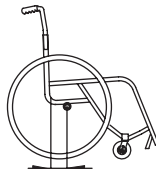

**Clothes guards** ⑥

- Aluminium :  
 Black  
 Colour : .....  
 Carbon fibre covered

- Aluminium straight :  
 Black  
 Colour : .....

**Distance between hub centre and back-rest** ⑦

- 6 cm  11 cm  
 7 cm  13 cm  
 9 cm (standard)  15 cm

**Brakes** ⑧

- Standard  
 Foldaway

**Revolving anti-tip device** ⑨

- RIGHT or  LEFT

**Rear wheels** ⑩

- 24" (36 spokes)  
 24" Star 6x3 (18 spokes)  
 24" off-road  
 24" Spinergy
- 24" black Racer  
 24" grey Racer  
 24" red Racer  
 24" blue Racer