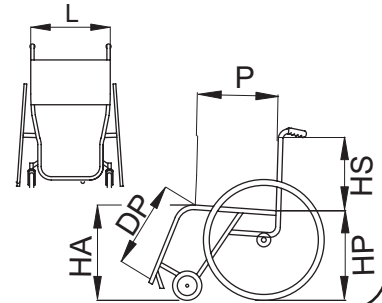

☐ Order N° _____ ☐ Quotation
Date _____ Signature _____
Customer Ref. _____
Notes _____

Dealer _____

☐ standard **Key** ☐ option

IDRA

1. **L** Seat width ☐36 ☐38 ☐40 ☐42 ☐44 ☐46
   P Seat depth ☐38 ☒40 ☐42
   HS Back-rest height ☐27 ☐29 ☐31 ☐33 ☐35 ☐37 ☐39 ☐41
   HA Front seat/floor height ☐50
   HP Rear seat/floor height ☐42 ☐46
   DP Foot-rest/seat distance ☐37 ☐39 ☐41 ☐43 ☐45 ☐47 ☐49 cm

1. **Frame colour** ☐ Pearl white ☐ Metallic blue ☐ Emerald green ①
   ☐ Metallic light blue ☐ Anthracite ☐ Pearl red ☐ Cyclamen light purple
   ☐ Orange ☐ Glossy black ☐ Metallic grey ☐ Green with black streaks
   ☐ Light gold ☐ ..... (see "Colours and Accessories" leaflet)

1. **Upholstery colour** ②
   ☐ Breathable
   ☐ Nylon