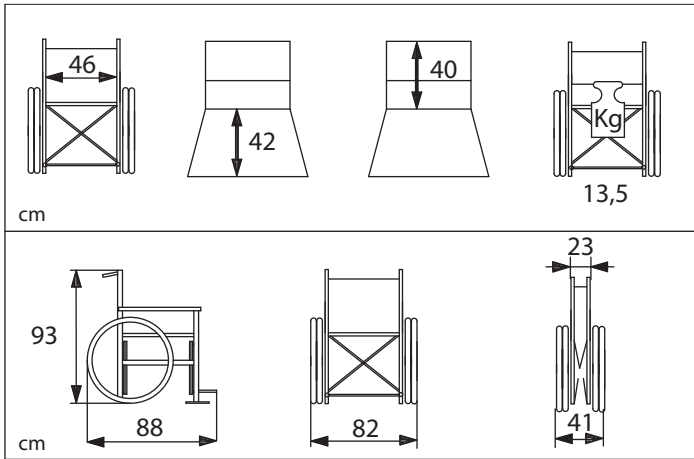

Dealer _____

Key

standard option

SOLEMARE

Rear wheels: Twin Mountain bike
 Sand&Street

SAND&SEA

Seat width: 40 cm 44 cm cm

Frame colour: Pastel yellow Metallic grey

Rear wheels: Twin Mountain bike
 Sand&Street

TAKES UP LESS SPACE