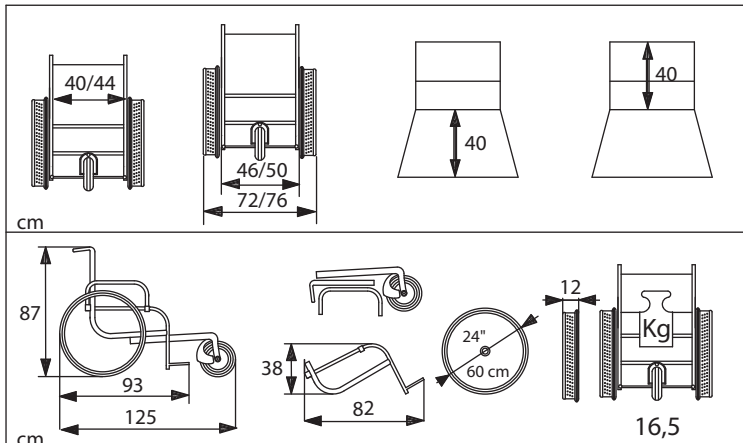

Dealer _____

Key

standard option

SOLEMARE

Rear wheels: Twin Mountain bike
 Sand&Street

SAND&SEA

Seat width: 40 cm 44 cm cm

Frame colour: Pastel yellow Metallic grey

Rear wheels: Twin Mountain bike
 Sand&Street

TAKES UP LESS SPACE