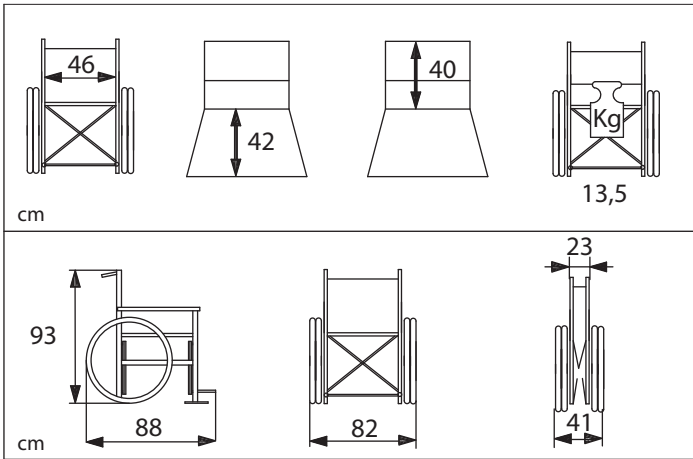

Dealer _____

Key

standard option

SOLEMARE

Rear wheels: Twin Mountain bike
 Sand&Street

SAND&SEA

Seat width: 40 cm 44 cm cm

Frame colour: Pastel yellow Metallic grey

Rear wheels: Twin Mountain bike
 Sand&Street

TAKES UP LESS SPACE