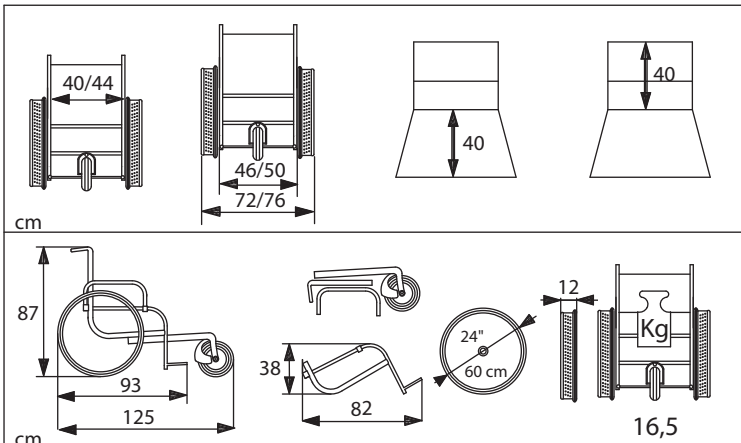

Dealer _____

Key

standard option

SOLEMARE

Rear wheels: Twin Mountain bike
 Sand&Street

SAND&SEA

Seat width: 40 cm 44 cm cm

Frame colour: Pastel yellow Metallic grey

Rear wheels: Twin Mountain bike
 Sand&Street

TAKES UP LESS SPACE