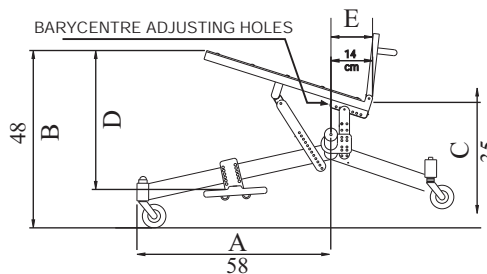

Tennis

Top Spin

Technical features

- Aluminium frame.
- Adjustable and padded nylon back-rest upholstery.
- TOP SPIN 1, 3 and 4 height adjustable back-rest.
- TOP SPIN 1 and 3 pulling down back-rest (only if higher than 30 cm).
- Tilt, height, forward & backward adjustable seat to optimise the set-up (TOP SPIN 1 and 3).
- 24", 25" and 26" quick-release rear wheels, with aluminium, rubber coated or titanium pushrims.
- 80 mm front castors.
- 80 mm height adjustable rear castor.
- Height and depth adjustable foot-rest.
- Rear wheel camber: 18°.
- Weight: Top Spin 1 10,6 kg
Top Spin 4 10 kg
Top Spin 3 11,3 kg.
(standard set up)

Adjustable seat
(TOP SPIN 1 and 3)

TOP SPIN 4 STANDARD SET-UP TRACE

TOP SPIN 1 AND 3 STANDARD SET-UP TRACE

Order form

- TOP SPIN 1 TOP SPIN 3 TOP SPIN 4
 -Frame length (TOP SPIN 1 only): (A) 58 cm 64 cm (TOP SPIN 4 and 3 only 51 cm)
 -Seat width: 36 cm 38 cm 40 cm 42 cm
 -Seat depth: 38 cm 40 cm 42 cm
 -Front seat/floor height: (B) from 34 cm to 54 cm: cm
 -Rear seat/floor height: (C) from 30 cm to 40 cm: cm
 -Back-rest height:cm
 -Back-rest: pulling down fixed tilt adjustable
 (Top spin 1 and 3)
 -Distance between seat and foot-rest: (D)cm
 -Upholstery colour: black cornflower blue red
 -Frame colour:
 (see "Frame colours" leaflets)
 Rear wheels with aluminium pushrims: 24" 25" 26"
 Distance between hub centre and back-rest
 from 8 cm to 18 cm: (E)cm (compulsory indication for TOP SPIN 4)
 Anti-tip device: single twin

Options

- Spinergy Sport wheels: 24" 25" 26"
 Polycarbonate spoke guards: with **OFFCARR** logo without **OFFCARR** logo
 Foam polyurethane lined cushion (75 Shore), h: 3cm 5cm
 Leg keeper belt: lenght cm and width cm
 Rubber coated pushrims : Titanium pushrims:
 Front grip handle: detachable fixed
 right left