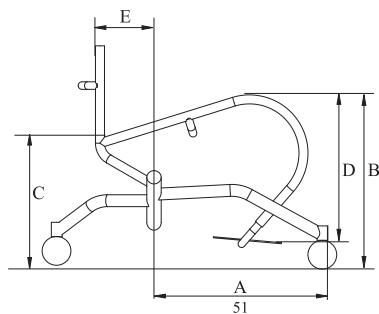

Tennis

Top Spin

Technical features

- Aluminium frame.
- Adjustable and padded nylon back-rest upholstery.
- TOP SPIN 1, 3 and 4 height adjustable back-rest.
- TOP SPIN 1 and 3 pulling down back-rest (only if higher than 30 cm).
- Tilt, height, forward & backward adjustable seat to optimise the set-up (TOP SPIN 1 and 3).
- 24", 25" and 26" quick-release rear wheels, with aluminium, rubber coated or titanium pushrims.
- 80 mm front castors.
- 80 mm height adjustable rear castor.
- Height and depth adjustable foot-rest.
- Rear wheel camber: 18°.
- Weight: Top Spin 1 10,6 kg
Top Spin 4 10 kg
Top Spin 3 11,3 kg.
(standard set up)

Adjustable seat
(TOP SPIN 1 and 3)

TOP SPIN 4 STANDARD SET-UP TRACE

TOP SPIN 1 AND 3 STANDARD SET-UP TRACE

Order form

- TOP SPIN 1 TOP SPIN 3 TOP SPIN 4
 -Frame length (TOP SPIN 1 only): (A) 58 cm 64 cm (TOP SPIN 4 and 3 only 51 cm)
 -Seat width: 36 cm 38 cm 40 cm 42 cm
 -Seat depth: 38 cm 40 cm 42 cm
 -Front seat/floor height: (B) from 34 cm to 54 cm: cm
 -Rear seat/floor height: (C) from 30 cm to 40 cm: cm
 -Back-rest height:cm
 -Back-rest: pulling down fixed tilt adjustable
 (Top spin 1 and 3)
 -Distance between seat and foot-rest: (D)cm
 -Upholstery colour: black cornflower blue red
 -Frame colour:
 (see "Frame colours" leaflets)
 Rear wheels with aluminium pushrims: 24" 25" 26"
 Distance between hub centre and back-rest
 from 8 cm to 18 cm: (E)cm (compulsory indication for TOP SPIN 4)
 Anti-tip device: single twin

Options

- Spinergy Sport wheels: 24" 25" 26"
 Polycarbonate spoke guards: with **OFFCARR** logo without **OFFCARR** logo
 Foam polyurethane lined cushion (75 Shore), h: 3cm 5cm
 Leg keeper belt: lenght cm and width cm
 Rubber coated pushrims : Titanium pushrims:
 Front grip handle: detachable fixed
 right left