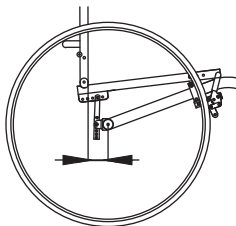

Single tubular foot-plate

③

Open

Closed

Pushing handles

④

Without pushing handles

Standard pushing handles

Height adjustable pushing handles

Distance between the hub centre and back-rest

⑤

- 4 cm
 5 cm
 7 cm (standard)
 9 cm
 11 cm

Back-rest tilt

⑥

89°

91° (standard)

Aluminium with carbon fibre wing - detachable

Detachable "L" arm-rest - h 22 cm

⑨

Tip-up (not detachable)

Elbow-rest

- Tubular
 Straight (26 cm long)
 Classic (23 cm long)
 Classic (30 cm long)

Brakes

⑩