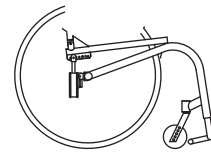

Single tubular foot-plate

③

Open

Closed

Pushing handles

④

Without pushing handles

Standard pushing handles

Height adjustable pushing handles

Distance between the hub centre and back-rest

⑤

- 4 cm
 5 cm
 7 cm (standard)
 9 cm
 11 cm

Back-rest tilt

⑥

89°

91° (standard)

93°

Seat with shock absorbers

⑦

User weight : kg

Side guards

⑧

Aluminium with carbon fibre wing

Straight aluminium

Aluminium with carbon fibre wing - detachable

Detachable "L" arm-rest - h 22 cm

⑨

Tip-up (not detachable)

Elbow-rest

- Tubular
 Straight (26 cm long)
 Classic (23 cm long)
 Classic (30 cm long)

Brakes

⑩