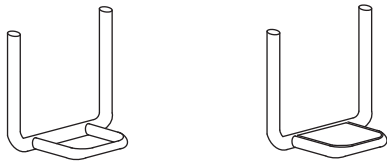

Dealer _____

Key

standard

option

VENUS

- L** Seat width 34 36 38 40 42 44 46
P Seat depth 36 38 40 42 44
HS Back-rest height 27 29 31 33 35 37 39
HA Front seat/floor height 46 48 50
HP Rear seat/floor height 39 41 43 45 47
DP Foot-rest/seat distance 31 33 35 37 39 41 43 45 47 49

cm

Frame colour

- Shiny titanium Pearl white Glossy black
 Sage green Water green Antique gold
 Avio blue Potassium light purple Pearl grey
 (see "Colours" catalogue)

①

Upholstery

②

- Tension adjustable nylon back-rest
 Tension adj. breathable back-rest
 Without back-rest

Single tubular foot-plate

③

Open

Closed

Pushing handles

④

Without pushing handles

Standard pushing handles

Aluminium with carbon fibre wing - detachable

Detachable "L" arm-rest - h 22 cm

⑨

Tip-up (not detachable)

Elbow-rest

- Tubular
 Straight (26 cm long)
 Classic (23 cm long)
 Classic (30 cm long)

Brakes

⑩