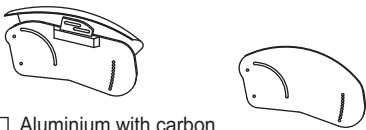

Height adjustable pushing handles

Distance between the hub centre and back-rest

⑤

- 4 cm
 5 cm
 7 cm (standard)
 9 cm
 11 cm

Back-rest tilt

⑥

89°

91° (standard)

93°

Seat with shock absorbers

⑦

User weight : kg

Side guards

⑧

Aluminium with carbon fibre wing

Straight aluminium

Aluminium with carbon fibre wing - detachable

Detachable "L" arm-rest - h 22 cm

⑨

Tip-up (not detachable)

Elbow-rest

- Tubular
 Straight (26 cm long)
 Classic (23 cm long)
 Classic (30 cm long)

Brakes

⑩