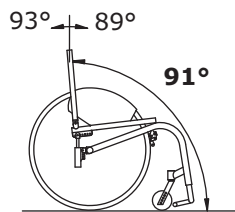

Single tubular foot-plate

③

Open

Closed

Pushing handles

④

Without pushing handles

Standard pushing handles

Height adjustable pushing handles

Distance between the hub centre and back-rest

⑤

- 4 cm
 5 cm
 7 cm (standard)
 9 cm
 11 cm

Back-rest tilt

⑥

89°

91° (standard)

93°

Seat with shock absorbers

⑦

User weight : kg

Side guards

⑧

Aluminium with carbon fibre wing

Straight aluminium

Aluminium with carbon fibre wing - detachable

Detachable "L" arm-rest - h 22 cm

⑨

Tip-up (not detachable)

Elbow-rest

- Tubular
 Straight (26 cm long)
 Classic (23 cm long)
 Classic (30 cm long)

Brakes

⑩