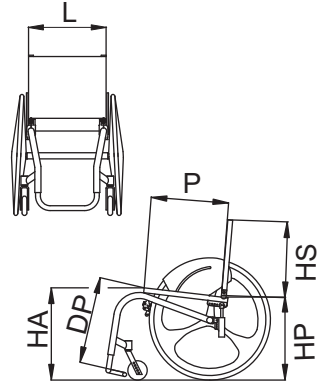

Dealer _____

Key

☐ standard

☐ option

VENUS

1. **L** Seat width ☐34 ☐36 ☐38 ☐40 ☐42 ☐44 ☐46
   P Seat depth ☐36 ☐38 ☒40 ☐42 ☐44
   HS Back-rest height ☐27 ☐29 ☐31 ☐33 ☐35 ☐37 ☐39
   HA Front seat/floor height ☐46 ☒48 ☐50
   HP Rear seat/floor height ☐39 ☐41 ☒43 ☐45 ☐47
   DP Foot-rest/seat distance ☐31 ☐33 ☐35 ☐37 ☐39 ☐41 ☐43 ☐45 ☐47 ☐49

cm

Frame colour

1. ☐ Shiny titanium ☐ Pearl white ☐ Glossy black
   ☐ Sage green ☐ Water green ☐ Antique gold
   ☐ Avio blue ☐ Potassium light purple ☐ Pearl grey
   ☐ ..... (see "Colours" catalogue)

①

Upholstery

②

1. ☐ Tension adjustable nylon back-rest
   ☐ Tension adj. breathable back-rest
   ☐ Without back-rest