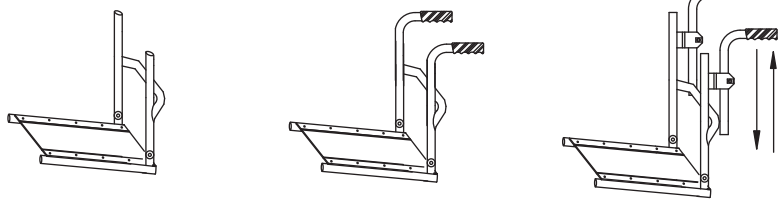

Single tubular foot-plate

③

Open

Closed

Pushing handles

④

Without pushing handles

Standard pushing handles

Height adjustable pushing handles

Distance between the hub centre and back-rest

⑤

- 4 cm
 5 cm
 7 cm (standard)
 9 cm
 11 cm

Back-rest tilt

⑥

89°

91° (standard)

93°

Seat with shock absorbers

⑦

User weight : kg

Side guards

⑧

Aluminium with carbon fibre wing

Straight aluminium

Aluminium with carbon fibre wing - detachable

Detachable "L" arm-rest - h 22 cm

⑨

Tip-up (not detachable)

Elbow-rest

- Tubular
 Straight (26 cm long)
 Classic (23 cm long)
 Classic (30 cm long)

Brakes

⑩