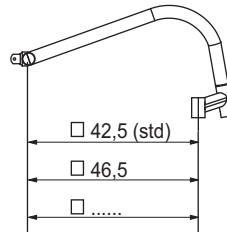

### Distance between the hub centre and back-rest

⑤

- 4 cm  9 cm  
 5 cm  11 cm  
 7 cm (standard)

### Back-rest tilt

⑥

- 89°  
 91° (standard)  
 93°

### Frame length

⑦

- 42,5 (std)  
 46,5  
 .....

cm