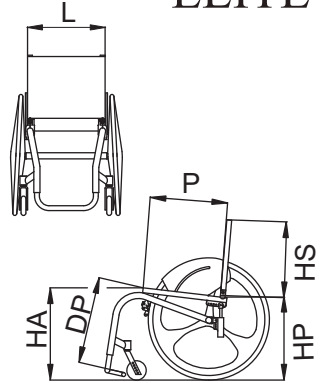

Dealer _____

Key

☐ standard

☐ option

1. **L** Seat width ☐34 ☐36 ☐38 ☐40 ☐42 ☐44 ☐46
   P Seat depth ☐36 ☐38 ☒40 ☐42 ☐44
   HS Back-rest height ☐27 ☐29 ☐31 ☐33 ☐35 ☐37 ☐39
   HA Front seat/floor height ☐46 ☒48 ☐50
   HP Rear seat/floor height ☐39 ☐41 ☒43 ☐45 ☐47
   DP Foot-rest/seat distance ☐31 ☐33 ☐35 ☐37 ☐39 ☐41 ☐43 ☐45 ☐47 ☐49

cm

VENUS ELITE

Frame colour

1. ☐ Shiny titanium ☐ Pearl white ☐ Glossy black
   ☐ Sage green ☐ Antique gold
   ☐ Avio blue ☐ Potassium light purple ☐ Pearl grey
   ☐ ..... (see "Colours" catalogue)

①

Upholstery

②

1. ☐ Tension adjustable nylon back-rest
   ☐ Tension adj. breathable back-rest
   ☐ Without back-rest