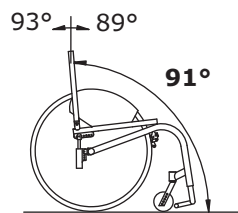

### Pushing handles

④

Without pushing handles

Standard pushing handles

Height adjustable pushing handles

### Distance between the hub centre and back-rest

⑤

- 4 cm  9 cm  
 5 cm  11 cm  
 7 cm (standard)

### Back-rest tilt

⑥

- 89°  
 91° (standard)  
 93°

### Frame length

⑦

- 42,5 (std)  
 46,5  
 .....

cm