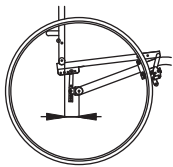

### Single tubular titanium foot plate

③

Open

Closed in carbon fibre

### Pushing handles

④

Without pushing handles

Standard pushing handles

Height adjustable pushing handles

### Distance between the hub centre and back-rest

⑤

- 4 cm  9 cm  
 5 cm  11 cm  
 7 cm (standard)