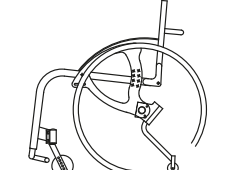

Revolving anti-tip device

⑪

1. ☐ Right
   ☐ Left