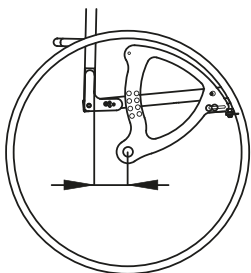

②

Single tubular foot-plate

③

Open

Closed in aluminium

Carbon closed footplate

Pushing handles

④

Without pushing handles

Standard pushing handles

Height adjustable pushing handles

Distance between the hub centre and back-rest

⑤

- 7 cm
 9 cm (standard)
 11 cm
 13 cm
 15 cm

Back-rest tilt

⑥

- 89° **91° (standard)** 93°

Front frame angle

⑦

- 90° (standard) (A = 16 cm)**
 95° (A = 22 cm)

(approximate standard measures)

Clothes guards

⑧

- Plastic
 Aluminium straight
 Carbon fibre

Detachable "L" tip-up arm-rest h 22 cm

⑨

Elbow-rest

- Tubular
 Straight (26 cm long)
 Classic (23 cm long)
 Classic (30 cm long)

Brakes

⑩

- Push brake (std)
 Pull brake
 Scissor brake

Revolving anti-tip device