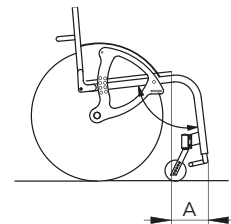

Without pushing handles

Standard pushing handles

Height adjustable pushing handles

Distance between the hub centre and back-rest

⑤

- 7 cm
 9 cm (standard)
 11 cm
 13 cm
 15 cm

Back-rest tilt

⑥

- 89° **91° (standard)** 93°

Front frame angle

⑦

- 90° (standard) (A = 16 cm)**
 95° (A = 22 cm)

(approximate standard measures)

Clothes guards

⑧

- Plastic
 Aluminium straight
 Carbon fibre

Detachable "L" tip-up arm-rest h 22 cm

⑨

Elbow-rest

- Tubular
 Straight (26 cm long)
 Classic (23 cm long)
 Classic (30 cm long)

Brakes

⑩

- Push brake (std)
 Pull brake
 Scissor brake

Revolving anti-tip device