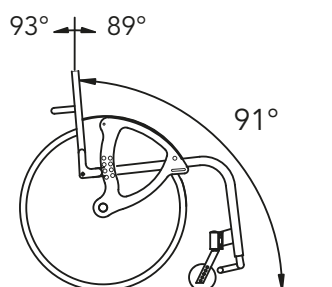

②

Single tubular foot-plate

③

Open

Closed in aluminium

Carbon closed footplate

Pushing handles

④

Without pushing handles

Standard pushing handles

Height adjustable pushing handles

Distance between the hub centre and back-rest

⑤

- 7 cm
 9 cm (standard)
 11 cm
 13 cm
 15 cm

Back-rest tilt

⑥

- 89° **91° (standard)** 93°

Front frame angle

⑦

- 90° (standard) (A = 16 cm)**
 95° (A = 22 cm)

(approximate standard measures)

Clothes guards

⑧

- Plastic
 Aluminium straight
 Carbon fibre

Detachable "L" tip-up arm-rest h 22 cm

⑨

Elbow-rest

- Tubular
 Straight (26 cm long)
 Classic (23 cm long)
 Classic (30 cm long)

Brakes

⑩

- Push brake (std)
 Pull brake
 Scissor brake

Revolving anti-tip device