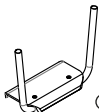

②

Single tubular foot-plate

③

Open

Closed in aluminium

Carbon closed footplate

Pushing handles

④

Without pushing handles

Standard pushing handles

Height adjustable pushing handles

Distance between the hub centre and back-rest

⑤

- 7 cm
 9 cm (standard)
 11 cm
 13 cm
 15 cm

Back-rest tilt

⑥