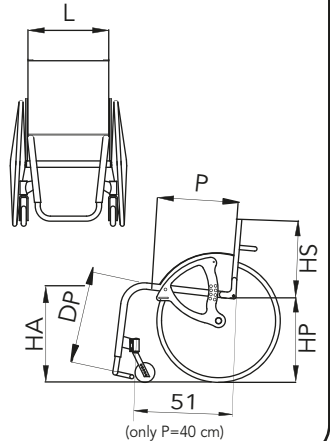

☐ Order N° _____ ☐ Quotation
Date _____ Signature _____
Customer Ref. _____ User's weight Kg _____

Dealer _____

Key

☐ standard

☐ option

FUNKY

1. **L** Seat width ☐34 ☐36 ☐38 ☐40 ☐42 ☐44 ☐46
   P Seat depth ☐36 ☐38 ☐40 ☐42 ☐44
   HS Back-rest height ☐27 ☐29 ☐31 ☐33 ☐35 ☐37 ☐39
   HA Front seat/floor height ☐46 ☐48 ☐50
   HP Rear seat/floor height ☐40 ☐42 ☐44 ☐46 ☐48
   DP Foot-rest/seat distance ☐35 ☐37 ☐39 ☐41 ☐43 ☐45 ☐47 ☐49

cm

Frame colour

1. ☐ Metallic grey ☐ Pearl red ☐ Matte black ☐ Metallic blue
   ☐ ..... (see "Colours" catalogue) from:
   ☐ Neon green ☐ Neon orange

①

Upholstery

1. ☐ Tension adjustable nylon backrest
   ☐ Tension adj. breathable backrest
   ☐ Without any back-rest upholstery
   ☐ **AMEKH** (separate order form)
   ☐ other seating system: .....

②

Single tubular foot-plate

③

☐ Open

☐ Closed in aluminium

☐ Carbon closed footplate

Pushing handles

④

☐ Without pushing handles

☐ Standard pushing handles

☐ Height adjustable pushing handles