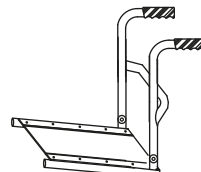

②

Single tubular foot-plate

③

Open

Closed in aluminium

Carbon closed footplate

Pushing handles

④

Without pushing handles

Standard pushing handles

Height adjustable pushing handles

Distance between the hub centre and back-rest

⑤

- 7 cm
 9 cm (standard)
 11 cm
 13 cm
 15 cm

Back-rest tilt

⑥

- 89° **91° (standard)** 93°

Front frame angle

⑦

- 90° (standard) (A = 16 cm)**
 95° (A = 22 cm)

(approximate standard measures)

Clothes guards

⑧

- Plastic
 Aluminium straight
 Carbon fibre

Detachable "L" tip-up arm-rest h 22 cm

⑨

Elbow-rest

- Tubular
 Straight (26 cm long)
 Classic (23 cm long)
 Classic (30 cm long)

Brakes

⑩

- Push brake (std)
 Pull brake
 Scissor brake

Revolving anti-tip device