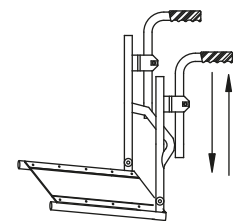

②

Single tubular foot-plate

③

Open

Closed in aluminium

Carbon closed footplate

Pushing handles

④

Without pushing handles

Standard pushing handles

Height adjustable pushing handles

Distance between the hub centre and back-rest

⑤

- 7 cm
 9 cm (standard)
 11 cm
 13 cm
 15 cm

Back-rest tilt

⑥

- 89° **91° (standard)** 93°

Front frame angle

⑦

- 90° (standard) (A = 16 cm)**
 95° (A = 22 cm)

(approximate standard measures)

Clothes guards

⑧

- Plastic
 Aluminium straight
 Carbon fibre

Detachable "L" tip-up arm-rest h 22 cm

⑨

Elbow-rest

- Tubular
 Straight (26 cm long)
 Classic (23 cm long)
 Classic (30 cm long)

Brakes

⑩

- Push brake (std)
 Pull brake
 Scissor brake

Revolving anti-tip device