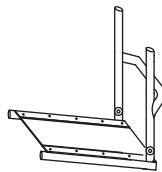

②

Single tubular foot-plate

③

Open

Closed in aluminium

Carbon closed footplate

Pushing handles

④

Without pushing handles

Standard pushing handles

Height adjustable pushing handles

Distance between the hub centre and back-rest

⑤

- 7 cm
 9 cm (standard)
 11 cm
 13 cm
 15 cm

Back-rest tilt

⑥

- 89° **91° (standard)** 93°

Front frame angle

⑦

- 90° (standard) (A = 16 cm)**
 95° (A = 22 cm)

(approximate standard measures)

Clothes guards

⑧

- Plastic
 Aluminium straight
 Carbon fibre

Detachable "L" tip-up arm-rest h 22 cm

⑨

Elbow-rest

- Tubular
 Straight (26 cm long)
 Classic (23 cm long)
 Classic (30 cm long)

Brakes

⑩

- Push brake (std)
 Pull brake
 Scissor brake

Revolving anti-tip device