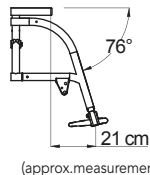

Dealer _____

HALLEY.TI TITANIUM fold.frame

Key ☐ standard ☐ option

- **L** Seat width ☐34 ☐36 ☐38 ☐40 ☐42 ☐44
- **P** Seat depth ☐36 ☐38 ☐40 ☐42 ☐44 ☐46
- **HS** Backrest height ☐29 ☐31 ☐33 ☐35 ☐37 ☐39 ☐41
- **HA** Front seat/floor height ☐46 ☐48 ☐50
- **HP** Rear seat/floor height ☐40 ☐42 ☐44 ☐46
- **DP** Footrest/seat distance ☐35 ☐37 ☐39 ☐41 ☐43 ☐45 ☐47 cm

Frame colour ①

- ☐ Shiny titanium ☐ Natural titanium
- ☐ Glossy black ☐ Matte black
- ☐ Colour .....
  (see "Colours" catalogue)

Upholstery ②

- ☐ Tension adjustable nylon back-rest
- ☐ Tens.adjustable breathable backrest
- ☐ Without any backrest upholstery
- ☐ **AMEKH** custom postural backrest
  (fill up the proper order form)

Upholstery colour ③

- ☐ Black
- ☐ Coloured.....
- Available colours:
  NYLON: orange, red, green, cornflower blue, light blue;
  BREATHABLE: red, grey.

Front frame ④

- ☐ **Y shaped** (default)
- ☐ Straight

- ☐ **Front frame angle** (with DP=43 cm and P=40 cm) (default)
- ☐ **Extended front frame angle** (with DP=43 cm and P=40 cm)

☐ **Automatic closure foot-plate in carbon fibre** ⑤

- ☐ Foot-holding belts

Separate aluminium profile tilt adjustable foot-plates ⑥

- ☐ forward
- ☐ backward

- ☐ Foot-holding belts

☐ **Closed carbon fibre single foot-plate** ⑦

- ☐ Foot-holding belts

Single aluminium profile tilt adjustable foot-plate ⑧

- ☐ forward
- ☐ backward

- ☐ up & outward

- ☐ Foot-holding belts

Side guards ⑨

- ☒ Carbon fibre

- ☐ **Tip-up, detachable sport arm-rest h. 22 cm** in aluminium

- ☐ in titanium

Elbow-rest

- ☐ Tubular
- ☐ Classic (23 cm long)

- ☐ **Tip-up height adjustable from 22 to 28cm "L" arm-rest** (detachable, open with sideguards) ⑩

Elbow-rest

- ☐ Tubular
- ☐ Straight (26 cm long)
- ☐ Classic (23 cm long)
- ☐ Classic (30 cm long)

Rear wheels ⑫

- ☐ 24" Ultralight (24 spokes) black
- ☐ 24" Light (24 spokes)
- ☐ 24" Star 6x3 (18 sps) silver or black
- ☐ 24" (36 spokes)
- ☐ 24" Mountain-bike CITYBIKE tyre
- ☐ 24" Mountain-bike OFFROAD tyre
- ☐ 24" Spinergy LX
  spokes colour.....(black def.)

Tyres