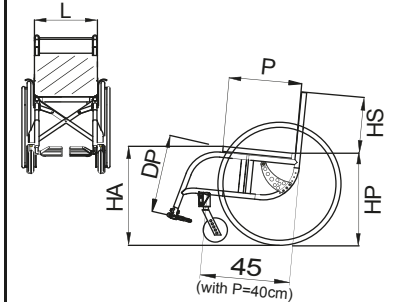

Dealer _____

HALLEY.TI TITANIUM fold.frame

Key standard option

- L** Seat width 34 36 38 40 42 44
- P** Seat depth 36 38 40 42 44 46
- HS** Backrest height 29 31 33 35 37 39 41
- HA** Front seat/floor height 46 48 50
- HP** Rear seat/floor height 40 42 44 46
- DP** Footrest/seat distance 35 37 39 41 43 45 47 cm

- in titanium

Elbow-rest

- Tubular
- Classic (23 cm long)

- Tip-up height adjustable from 22 to 28cm "L" arm-rest** (detachable, open with sideguards) ⑩

Elbow-rest

- Tubular
- Straight (26 cm long)
- Classic (23 cm long)
- Classic (30 cm long)