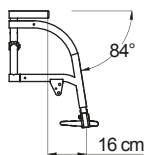

Dealer _____

HALLEY.TI TITANIUM fold.frame

Key ☐ standard ☐ option

- **L** Seat width ☐34 ☐36 ☐38 ☐40 ☐42 ☐44
- **P** Seat depth ☐36 ☐38 ☐40 ☐42 ☐44 ☐46
- **HS** Backrest height ☐29 ☐31 ☐33 ☐35 ☐37 ☐39 ☐41
- **HA** Front seat/floor height ☐46 ☐48 ☐50
- **HP** Rear seat/floor height ☐40 ☐42 ☐44 ☐46
- **DP** Footrest/seat distance ☐35 ☐37 ☐39 ☐41 ☐43 ☐45 ☐47 cm

Frame colour ①

- ☐ Shiny titanium ☐ Natural titanium
- ☐ Glossy black ☐ Matte black
- ☐ Colour .....
  (see "Colours" catalogue)

Upholstery ②

- ☐ Tension adjustable nylon back-rest
- ☐ Tens.adjustable breathable backrest
- ☐ Without any backrest upholstery
- ☐ **AMEKH** custom postural backrest
  (fill up the proper order form)

Upholstery colour ③

- ☐ Black
- ☐ Coloured.....
- Available colours:
  NYLON: orange, red, green, cornflower blue, light blue;
  BREATHABLE: red, grey.

Front frame ④

- ☐ **Y shaped** (default)
- ☐ Straight

- ☐ **Front frame angle** (with DP=43 cm and P=40 cm) (default)
- ☐ **Extended front frame angle** (with DP=43 cm and P=40 cm)

☐ **Automatic closure foot-plate in carbon fibre** ⑤

- ☐ Foot-holding belts

Separate aluminium profile tilt adjustable foot-plates ⑥

- ☐ forward
- ☐ backward

- ☐ Foot-holding belts

☐ **Closed carbon fibre single foot-plate** ⑦

- ☐ Foot-holding belts

Single aluminium profile tilt adjustable foot-plate ⑧

- ☐ forward
- ☐ backward

- ☐ up & outward

- ☐ Foot-holding belts

Side guards ⑨

- ☒ Carbon fibre

- ☐ **Tip-up, detachable sport arm-rest h. 22 cm** in aluminium

- ☐ in titanium

Elbow-rest

- ☐ Tubular
- ☐ Classic (23 cm long)

- ☐ **Tip-up height adjustable from 22 to 28cm "L" arm-rest** (detachable, open with sideguards) ⑩

Elbow-rest

- ☐ Tubular
- ☐ Straight (26 cm long)
- ☐ Classic (23 cm long)
- ☐ Classic (30 cm long)

Rear wheels ⑫

- ☐ 24" Ultralight (24 spokes) black
- ☐ 24" Light (24 spokes)
- ☐ 24" Star 6x3 (18 sps) silver or black
- ☐ 24" (36 spokes)
- ☐ 24" Mountain-bike CITYBIKE tyre
- ☐ 24" Mountain-bike OFFROAD tyre
- ☐ 24" Spinergy LX
  spokes colour.....(black def.)

Tyres