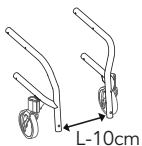

Front frame ④

- ☐ **Y shaped** (default)
- ☐ Straight

- ☐ **Front frame angle** (with DP=43 cm and P=40 cm) (default)
- ☐ **Extended front frame angle** (with DP=43 cm and P=40 cm)