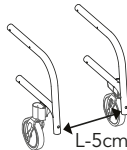

Front frame ④

- ☐ **Y shaped** (default)
- ☐ Straight

- ☐ **Front frame angle** (with DP=43 cm and P=40 cm) (default)
- ☐ **Extended front frame angle** (with DP=43 cm and P=40 cm)