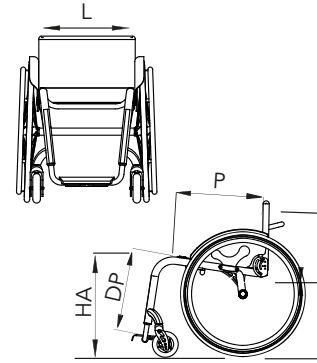

Dealer

Key ☐ standard ☐ option

1. **L** Seat width ☐ 34 ☐ 35 ☐ 36 ☐ 37 ☐ 38 ☐ 39 ☐ 40 ☐ 41 ☐ 42 ☐ 43 ☐ 44 ☐ 45 ☐ 46 ☐ 47 ☐ 48
2. **P** Seat depth ☐ 34 ☐ 36 ☐ 38 ☐ 40 ☐ 42 ☐ 44 ☐ 46 ☐ 48 ☐ 50
3. **HS** Backrest height ☐ 27 ☐ 29 ☐ 31 ☐ 35 ☐ 37 ☐ 39
4. **HA** Front seat/floor H ☐ 40 ☐ 41 ☐ 42 ☐ 43 ☐ 44 ☐ 45 ☐ 46 ☐ 47 ☐ 48 ☐ 49 ☐ 50 ☐ 51 ☐ 52
5. **HP** Rear seta/floor H ☐ 37 ☐ 38 ☐ 39 ☐ 40 ☐ 41 ☐ 42 ☐ 43 ☐ 44 ☐ 45 ☐ 46 ☐ 47 ☐ 48 ☐ 49 ☐ 50
6. **DP** Footrest/seat dist. ☐ 35 ☐ 36 ☐ 37 ☐ 38 ☐ 39 ☐ 40 ☐ 41 ☐ 42 ☐ 43 ☐ 44 ☐ 45 ☐ 46 ☐ 47 cm

THEMIS
PRESTIGE
Ergonomic Aluminium
custom rigid frame

1. **Colour:**
2. ☐ Glossy black
   - ☐ Met. blue
   - ☐ Pearl white
   - ☐ Tiffany
   - ☐ Champagne
   - ☐ RAL/Changing col.....
3. **Upholstery**
4. ☐ Tension adj. nylon backrest
   - ☐ Tension adj. breathable backrest
   - ☐ Upholst.colour: Black (default) .....
5. **Seat**
6. ☐ Nylon black (default)
   - ☐ Carbon fibre
7. ☐ Matte black ☐ Matte Blue Klein
   ☐ Matte purple ☐ Matte London smoke
   ☐ Colour.....
   (excluded camouflage, neon & special colours)
   (see "Colours" catalogue)

1. **Front frame**
2. ☐ V shaped (allows only tilt adj. footplate)
   - ☐ Straight
3. **Footplate**
4. ☐ Tilt adjustable Carbon fib.closed (available with V shaped or straight front frame)
   - ☐ Open (available only with straight front frame)
   - ☐ Carbon fibre closed (available only with straight front frame)

1. **Push handles**
2. ☐ Without any pushing handles
   - ☐ Fixed pushing handles
   - ☐ Foldable pushing handles
   - ☐ Height adjustable pushing handles

1. **COG Distance between the hub centre and back-rest**
3. ☐ 0 cm
   - ☐ 1 cm
   - ☐ 2 cm
   - ☐ 3 cm
   - ☐ 4 cm
   - ☐ 5 cm
   - ☐ 6 cm
   - ☐ 7 cm
   - ☐ 8 cm
   - ☐ 9 cm
   - ☐ 10 cm
   - ☐ 11 cm
   - ☐ 12 cm
   - ☐ 13 cm
   - ☐ 14 cm
   - ☐ 15 cm

1. **Backrest tilt**
3. ☐ 89°
   - ☐ 91° (def.)
   - ☐ 93°
4. ☐ Foldable and tilt adjustable backrest (default)
   - ☐ Fixed, welded backrest

1. **Front frame angle**
3. ☐ 83° (default) A = 16 cm
   - ☐ Custom A= .....cm (approx measurements)

1. **Carbon fiber side-guards with foldable backrest:**
2. ☐ fixed with CRB wing (def.)
   - ☐ fixed with straight CRB
   - ☐ detachable with CRB wing
   - ☐ detachable with straight CRB
3. **Carbon fiber side-guards with welded backrest:**
4. ☐ fixed with CRB wing (def.)
   - ☐ fixed with straight CRB

1. **Backrest bar**
2. ☐ Default: P(bar depth) 7,5cm; H(bar height) 19cm; dia 21mm.
   - ☐ Custom: P.....cm; H.....cm.

1. **Brakes**
2. ☐ Composite brake
   - ☐ Scissor brake
   - ☐ Classic push brake

1. **Revolving anti-tip**
2. ☐ Right
   - ☐ Left

1. **Rear wheel camber** ☐ 1° ☐ 2° ☐ 3° ☐ 4°
2. ☐ Quick release axles Ø 12mm with cambered bushes 42mm long (def.)
   - ☐ Quick release axles Ø 1/2" (12,7mm) with cambered bushes 42mm long
   - ☐ Quick release axles Ø 1/2" (12,7mm) with cambered bushes 50mm long