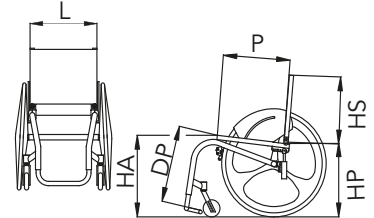

Dealer \_\_\_\_\_

**Key**       standard       option

**VENUS ELITE**  
 Titanium rigid frame

- L** Seat width      34 36 38 40 42 44 46  
**P** Seat depth      36 38 40 42 44  
**HS** Back-rest height      27 29 31 33 35 37 39  
**HA** Front seat/floor height      46 48 50  
**HP** Rear seat/floor height      39 41 43 45 47  
**DP** Foot-rest/seat distance      31 33 35 37 39 41 43 45 47 49  
 cm

- Backrest tilt**  ⑥
- 
- 89°  
 91° (standard)  
 93°

- Frame length**  ⑦
- 
- 42,5 (stand.)  
 46,5  
 .....  
 cm

- Seat with shock absorbers**  ⑧
- 
- User's weight : ..... kg  
 It is not possible to have two anti-tip devices

- Side-guards**  ⑨
- 
- Aluminium with carbon fibre wing       Detachable  
 Aluminium with straight carbon fibre       Detachable

- "L" detachable arm-rest - h 22 cm**  ⑩
- 
- Tip-up
- Elbow rest**
- Tubular  
 Straight (26 cm long)  
 Classic (23 cm long)  
 Classic (30 cm long)