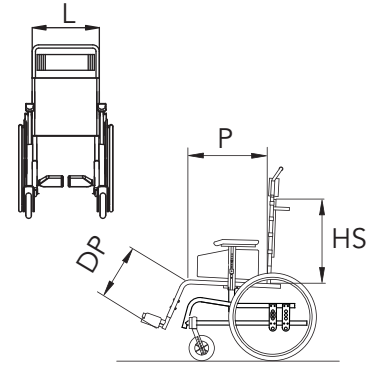

# ANTARES

- L Seat width 30 32 34 36 38 40 42 44  
46 48 50 (double gas spring for tilt-in & reclining blackrest)
- P Seat depth 34 36 40 42 44 46
- HS Back-rest height 37 41 45 50 55
- DP Foot-rest/seat distance 31 33 35 37 39 41 43 45 47 49 cm