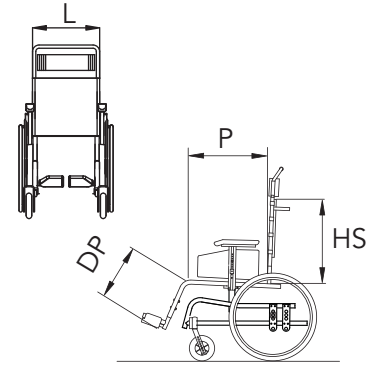

Dealer

Key standard option

ANTARES

- L Seat width 30 32 34 36 38 40 42 44
46 48 50 (double gas spring for tilt-in & reclining blackrest)
- P Seat depth 34 36 40 42 44 46
- HS Back-rest height 37 41 45 50 55
- DP Foot-rest/seat distance 31 33 35 37 39 41 43 45 47 49 cm

- Backrest upholstery** Without backrest Tension adjustable nylon upholstery Tension adjustable breathable upholstery Anatomic backrest in microfiber, up to L 46 cm Anatomic backrest in microfiber, L > 46 cm