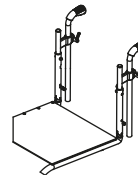

Separate aluminium profile footplates ⑥

-
- Foot-holding belts

Single aluminium profile footplate ⑦

-
- Foot-holding belts

Side-guards ⑧

-
- Plastic (standard)** (Not available with reclining backrest)
- Aluminium (curved, same colour)

Height adjustable "T" armrest ⑨

-
- Elbow-rest**
- Classic (23 cm long)
- Classic (30 cm long)
- Straight (26 cm long)

Standard push handles

Straight height adjustable push handles

Abducted height adjustable push handles ⑩