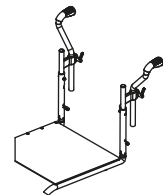

Height adjustable "T" armrest ⑨

-
- Elbow-rest**
- Classic (23 cm long)
- Classic (30 cm long)
- Straight (26 cm long)

Standard push handles

Straight height adjustable push handles

Abducted height adjustable push handles ⑩