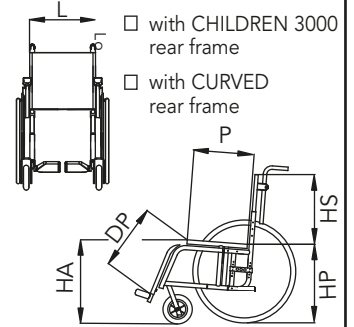

Dealer _____

Key standard option

CHILDREN 3000
 Fold.alum.frame for Kid

CHILDREN 3000 24* 26* 28* 30 32 34 36

L Seat width * Not available with detachable foot-rests

CHILDREN 3000 PLUS

L Seat width (adjustable within the selected range) RANGE 1 24* 26* 28* 30 32 34
 RANGE 2 26* 28* 30 32 34 36 38
* Not available with detachable foot-rests

P Seat depth 28 30 (adjustable from 28 to 34 cm)
32 34 36 38 (adjustable from 32 to 38 cm)
 HS Back-rest height 25 27 29 31 33 35 37 39 41
 HA Front seat/floor height 40 42 44 46 48
 HP Rear seat/floor height 36 38 40 42 44 46
 DP Foot-rest/seat distance 17* 19* 21* 23 25 27 29 31 33
35 37 39
* Not available with detachable foot-rests (unless the front frame is abducted)

Height adjustable "T" armrest ⑨

-
- Elbow-rest**
- Classic (23 cm long)
- Classic (30 cm long)
- Straight (26 cm long)

Standard push handles

Straight height adjustable push handles

Abducted height adjustable push handles ⑩

Rear wheel camber

- 1° 3° 5°

- Quick release axles Ø12mm with 42mm bushes (def.)
- Quick release axles Ø1/2" (12,7mm) with 42mm bushes
- Quick release axles Ø1/2" (12,7mm) with 50mm bushes

⑮