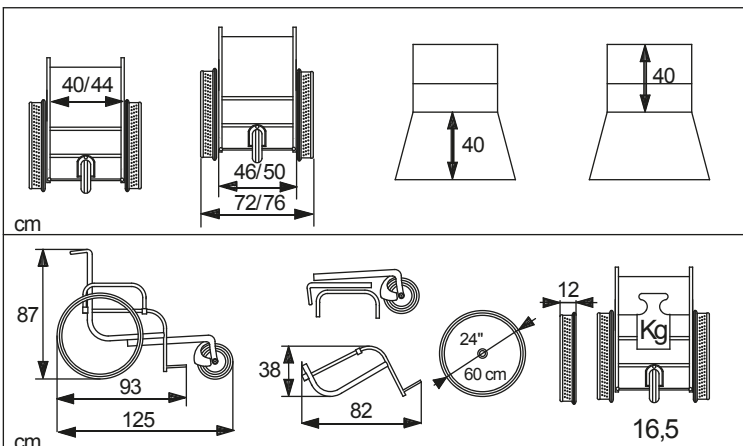

Key

standard option

SAND&SEA

SA&SM
 SAND&SEA with MTB

SA&SS
 SAND&SEA with S&S

- Seat width:**
- 40 cm
 - 44 cm
 - 46 cm

- Frame colour:**
- Pastel yellow
 - Metallic grey

- Rear wheels:**
- Twin Mountain bike (SA&SM)
 - Sand&Street (SA&SS)

TAKES UP LESS SPACE

Bag for transport without any wheel (code 1019/S&S)