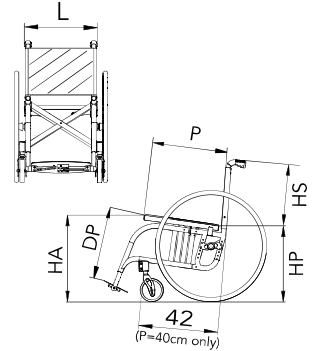

# ALHENA

- L** Seat width    34 36 38 40 42 44 46  
**P** Seat depth    34 36 38 40 42 44 46  
**HS** Back-rest height    29 31 33 35 37 39 41  
**HA** Front seat/floor height    42 43 44 46 48 50  
**HP** Rear seat/floor height    38 40 42 44 46  
**DP** Foot-rest/seat distance    33 35 37 39 41 43 45 47    cm

- Tip-up, detachable sport arm-rest h. 22 cm** ⑪  
  
**Elbow-rest**  
 Tubular  
 Classic (23 cm long)

- Tip-up height adjustable from 22 to 28 cm "L" arm-rest** ⑫  
(detachable, open with sideguards)  
 Not detachable  
  
**Elbow-rest**  
 Tubular  
 Straight (26 cm long)  
 Classic (23 cm long)  
 Classic (30 cm long)