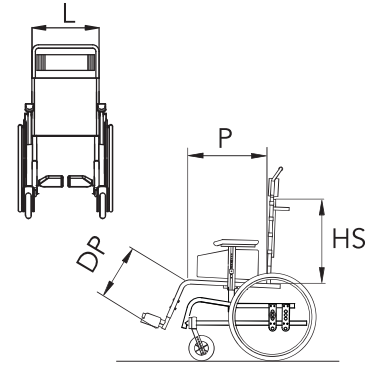

# ANTARES

- L Seat width  30  32  34  36  38  40  42  44  
 46  48  50  
 P Seat depth  34  36  40  42  44  46  
 HS Back-rest height  37  41  45  50  55  
 DP Foot-rest/seat distance  31  33  35  37  39  41  43  45  47  49 cm